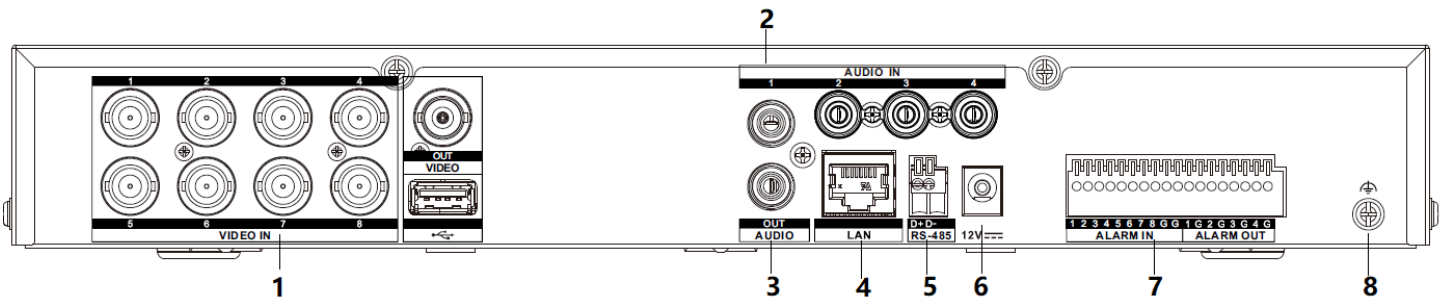

## ▪ Specification

Recording	
Video Compression	H.265 Pro+/H.265 Pro/H.265/H.264+/H.264
Encoding Resolution	Main stream: 8 MP@8 fps/5 MP@12 fps/ 4 MP@15 fps/3 MP@18 fps 1080p/720p/WD1/4CIF/VGA/CIF@25 fps (P)/30 fps (N) Sub-stream: WD1/4CIF/CIF@25 fps (P)/30 fps (N)
Video Bitrate	32 Kbps to 10 Mbps
Dual-stream	Support
Stream Type	Video, Video & Audio
Audio Compression	G.711u
Audio Bitrate	64 Kbps
Video and Audio	
IP Video Input	4-ch (up to 12-ch) Up to 8 MP resolution
Analog Video Input	8-ch;BNC interface (1.0 Vp-p, 75 Ω), supporting coaxitron connection
CVBS Input	PAL/NTSC
CVBS Output	1-ch, BNC (1.0 Vp-p, 75 Ω), resolution: PAL: 704 × 576, NTSC: 704 × 480
HDTVI Input	8 MP, 5 MP, 4 MP, 3 MP, 1080p@30 fps, 1080p@25 fps, 720p@60 fps, 720p@50 fps, 720p@30 fps, 720p@25 fps
AHD Input	5 MP, 4 MP, 1080p@25 fps, 1080p@30 fps, 720p@25 fps, 720p@30 fps
HDCVI Input	4 MP, 1080p@25 fps, 1080p@30 fps, 720p@25 fps, 720p@30 fps
Audio Output	1-ch, RCA (Linear, 1 KΩ)
Audio Input	1-ch, RCA (2.0 Vp-p, 1 KΩ)
Two-Way Audio	1-ch, RCA (2.0 Vp-p, 1 KΩ) (using the first audio input)
Network	
Network Protocol	TCP/IP, PPPoE, DHCP, Hik-Connect, DNS, DDNS, NTP, SADP, NFS, iSCSI, UPnP™, HTTPS, ONVIF
Remote Connection	64
Network Interface	1,RJ45 10M/100M/1000M self-adaptive Ethernet interface
Auxiliary Interface	
SATA	1 SATA interface
Capacity	Up to 10 TB capacity for each disk
Serial Interface	RS-485 (half-duplex)
General	
Power Supply	12 VDC
Consumption	≤ 10 W
Working Temperature	-10 °C to +55 °C (+14 °F to +131 °F)
Working Humidity	10% to 90%
Dimension (W × D × H)	315 × 242 × 45 mm (12.4 × 9.5 × 1.8 inch)
Weight	≤ 2 kg (4.4 lb)

▪ **Physical Interface**

No.	Description	No.	Description
1	VIDEO IN	5	RS-485 serial interface
2	AUDIO IN, RCA connector	6	12 VDC power input
3	AUDIO OUT, RCA connector	7	Alarm I/O
4	LAN network interface	8	GND