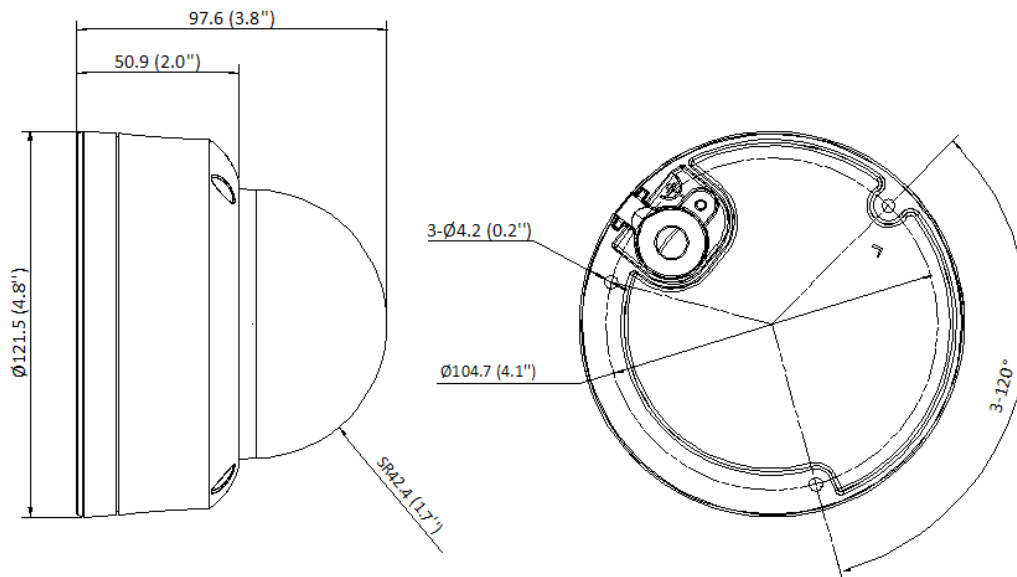

Environment	CE-RoHS: 2011/65/EU, WEEE: 2012/19/EU, Reach: Regulation (EC) No 1907/2006
Protection	IP67: IEC 60529-2013, IK08: IEC 62262:2002

▪ Available Model

IPC-D149HA(2.8mm)

IPC-D149HA(4mm)

▪ Dimension