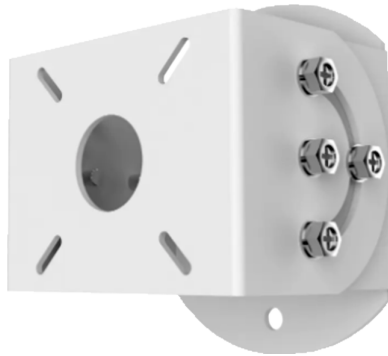

Accessories / Brackets / Hikvision

DS-PRB-1110

HIKVISION

Features

- Hikvision
- Steel
- Support for intrusion radar
- 130 (H) x 200 (W) x 115(Fo) mm
- Used for wall mounting
- 800 g
- Valid for exterior

Specifications

Brand	Hikvision
Use	Wall mounting bracket for safety radar
Compatibility	DS-PR1-60, DS-PRI120 and DS-PRP100
Dimensions	130 (H) x 200 (W) x 115(Fo) mm
Header diameter	Adjustable 80~200 mm
Weight	2100 g
Material	Steel
Application scenarios	EXTERIOR
Colour	White