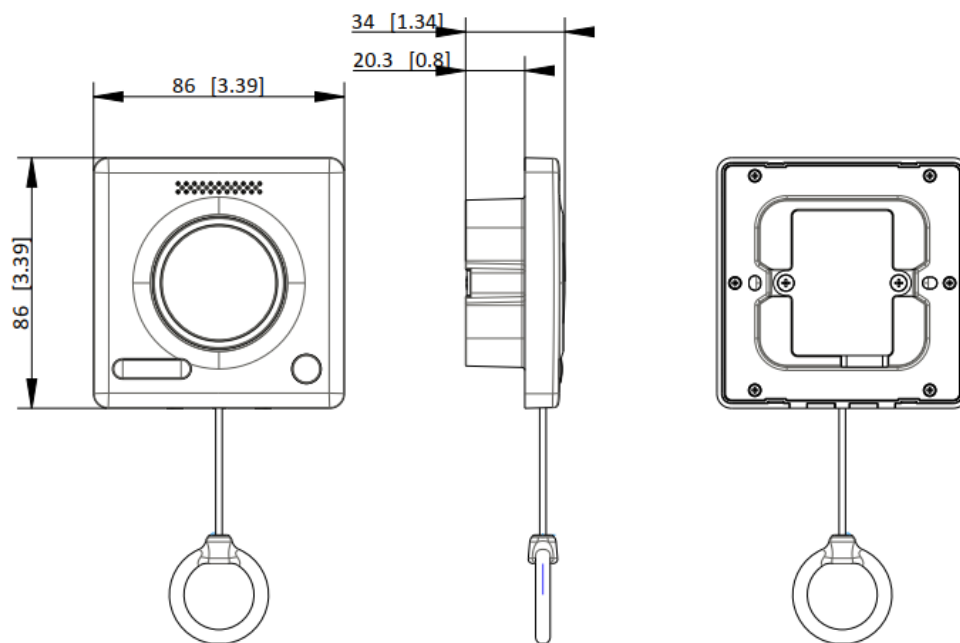

**DS-KHH6020X**  
**Audio Bedhead Terminal**

- One-button calls the center station directly with two way audio intercom
- Multi-buttons support different call types (call, dressing change and cancellation)
- Support wired access to the bathroom emergency alarm button
- 4 alarm zones supported
- Power supply: 12VDC, or POE with POE converter

## ▪ Specification

System parameters	
Operation system	Linux
ROM	16 M
Audio parameters	
Audio input	Built-in omnidirectional microphone, external speaker
Audio compression standard	G.711U
Audio output	Built-in SPK
Audio compression bitrate	64 Kps
Audio quality	Noise suppression and echo cancellation
Network parameters	
Network protocol	TCP/IP, SIP, RTSP
Device interfaces	
Alarm input	4
Network interface	1*RJ45
TF card	Not Support TF card
General	
Installation	Wall mounting
Working temperature	-10°C ~ 50°C
Working humidity	10% to 95% (no-condensing)
Dimension (W × H × D)	86mm x 86mm
Application environment	Indoor
Power consumption	≤ 4 W
Power Supply Output	12 VDC

## ▪ Dimension

Unit:mm [inch]

SCALE	1:1
-------	-----