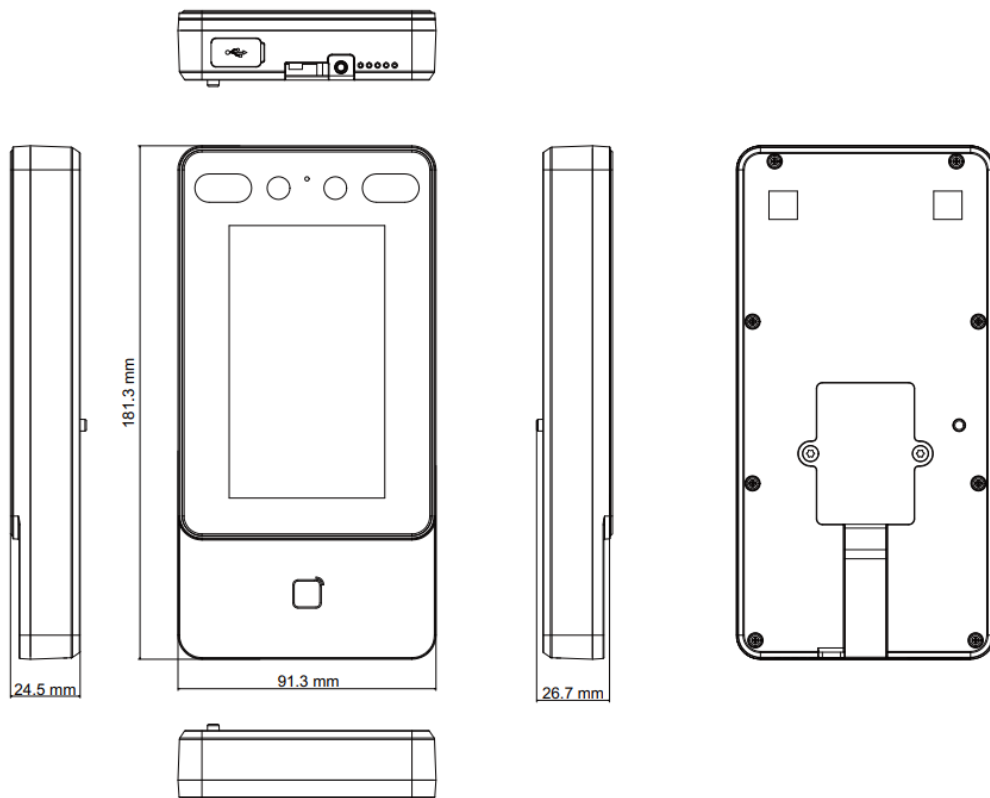

Function	QR code recognition	Support QR code 2.0
	Multiple faces detection	Not support
	Face anti-spoofing	Support
	Live view	Support
	Two-way audio	Support
	Advertisement	Not support
	Audio prompt	Support
	M1 card encryption	Support
	Anti-passback	Not support
	First person in	Support
	Multi-factor authentication	Support
	Time synchronization	Support

▪ **Dimension**

▪ **Accessory**