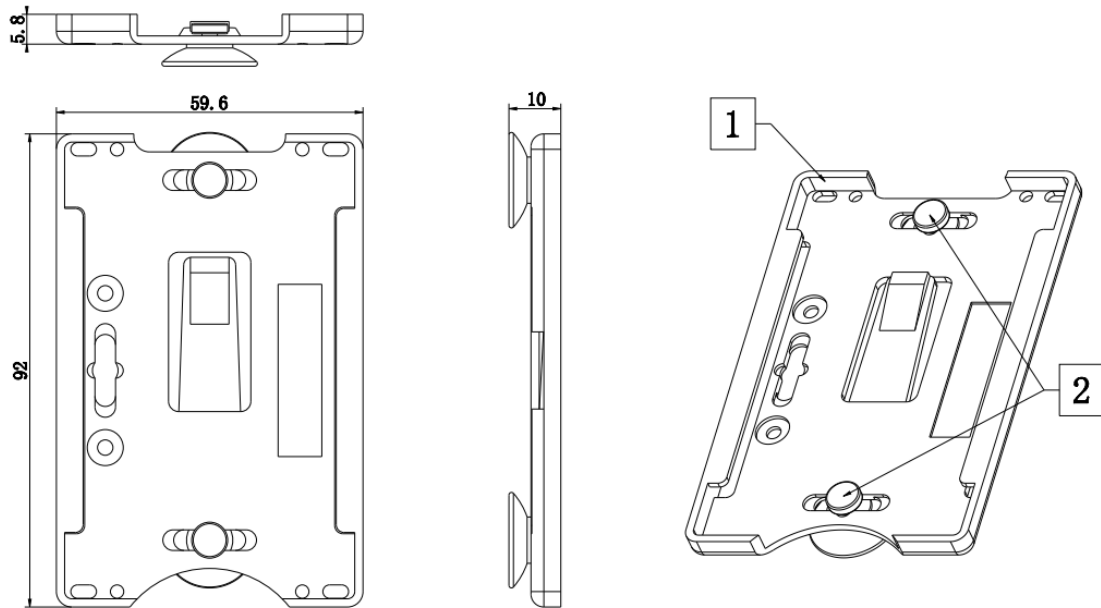

DS-CH100
UHF White Card Holder

- UHF White Card Holder with Suction Cup
- Apply to card: 86mm * 54mm (3.39 inch * 2.13 inch)

▪ Specification

General	
Dimension	92 mm × 59.6 mm × 10 mm (3.62" × 2.35" × 0.39")
General	
Color	transparent
Material	ABS

▪ Available Model

DS-CH100

▪ Dimension

See Far, Go Further

www.hikvision.com
support@hikvision.com