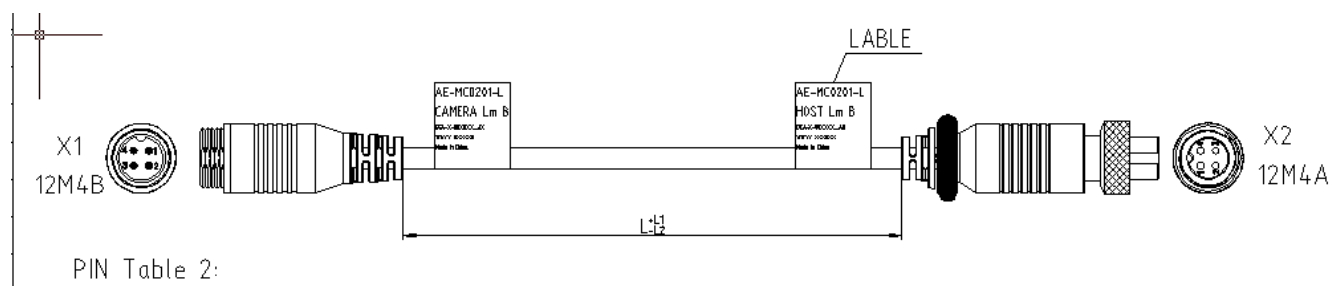

AE-MC0201-L(O-NEU)

Analog Camera extension cable —B signal definition

- Analog Camera extension cable —B signal definition

▪ Specification

Interface	
Input interface type	12M4A_B
Output interface type	12M4B_B
General	
Nominal voltage	30V
Working temperature	-40°C ~105°C
Executive standard	UL20789 IPC620-3 QC/T 29106-2014
Application	Analog Camera extension cable —B signal definition
Wire resistance	NA
Protection	IP5X
Material	INSULATION:PVC CONDUCTOR:TC
Rated current	≤1A
Cable length	1~25

Headquarters

No.555 Qianmo Road, Binjiang District,
 Hangzhou 310051, China
 T +86-571-8807-5998
www.hikvision.com

Follow us on social media to get the latest product and solution information.

Dimension

PIN Table 2: