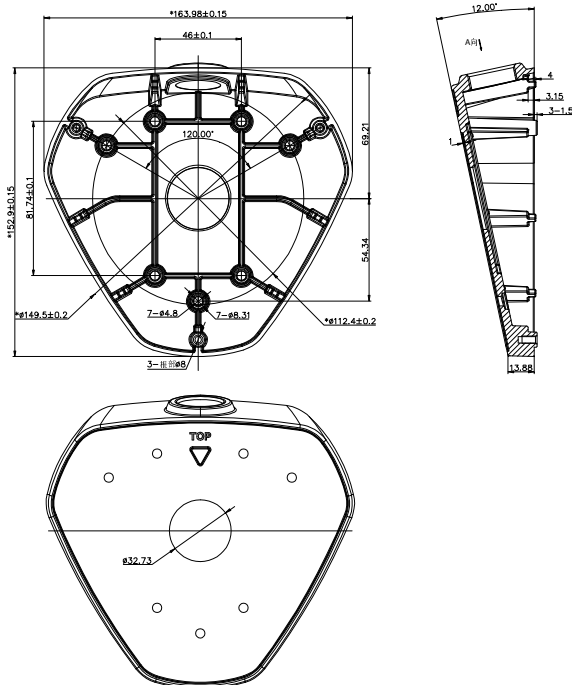

If you need technical support or assistance to install your security system or any other products purchased from Surveillance-video.com, you can call us @ **800-955-5201** at any time.

AB-FE Angled Base Mount for Fisheye Camera

Features

- Aluminum Alloy Material with Surface Spray Treatment

Dimensions

NOTE: The actual bracket may vary from the picture above.

Fits Camera Models

DS-2CD63xxFxx-Ix

Order Model

AB-FE

	AB-FE
Appearance	Hikvision white
Range of Application	Angled Base Mount for fisheye camera
Material	Aluminum alloy
Dimension	164 mm x 153 mm x 13.9 mm (6.46" x 6.02" x .55")
Weight	255 g (8.99 ozs.)

NOTES: Pay attention to color matching.